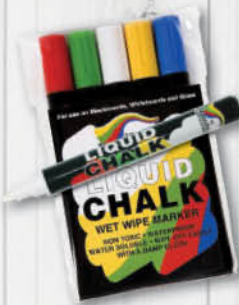

1

2

3

4

5

8

7

6

9

10

11

12

1. **1 MENU PRESENTER**
   Stained pine wood frame & base, top loaded, with clear lens
   SIZE A4
   CODE: MPA4 £21.33
   SIZE A5
   CODE: MPA5 £18.85
2. **2 PADDLE CHALK BOARD - With stand**
   SIZE L220 x H385 x D250mm
   CODE: PADDLE £20.23
3. **3 PALLET & SLATS**
   Large pallet with easy clean chalkboard slats - use with chalk pens
   SIZE H360 x W325 x D70mm
   CODE: PSLAT £31.91
4. **4 ANGLED WOOD BLOCK & PANEL**
   Light or dark wood block complete with easy clean blackboard
   SIZE A4
   CODE: WBPA4 £15.14
   SIZE A5
   CODE: WBPA5 £10.52
5. **5 INDIVIDUAL BLACKBOARD**
   Easy clean blackboard to fit wood blocks or easels
   SIZE A6 Blackboard Panel
   CODE: A6BB £3.47
   SIZE A5 Blackboard Panel
   CODE: A5BB £5.21
   SIZE A4 Blackboard Panel
   CODE: A4BB £10.84
6. **6 MENU PRESENTER**
   Easy clean blackboard with wood base & large clip for your menu
   SIZE L250 x H380mm
   CODE: PRSA4 £33.22
7. **7 LIQUID CHALK PENS**
   Liquid chalk pens in packs of 5 colours or all white
   SIZE Pack of 5
   CODE: SWR5 £7.86
   Liquid chalk pens in packs of 9 colours or all white
   SIZE Pack of 9
   CODE: SWR9 £14.15
8. **8 WOODEN BASE & PANEL**
   Dark wood flat base with 3mm thick easy clean blackboard
   SIZE A4
   CODE: RSA4 £15.14
   SIZE A5
   CODE: RSA5 £10.80
9. **9 BLACK WOOD CLIPBOARDS**
   SIZE A4
   CODE: CDBA4 £14.35
   SIZE A5
   CODE: CDBA5 £12.36
10. **10 LIQUID CHALK**
    Pack of 4 white fine nib pens
    CODE: PENFN £16.76
11. **11 CLIP BOARDS**
    Light or dark finish real wood clip boards, to display A4
    SIZE A4
    CODE: CBDA4 £14.35
    Light or dark finish real wood clip boards, to display A5
    SIZE A5
    CODE: CBDA5 £12.36
12. **12 CLIP BOARD A FRAME**
    Light or dark finish real wood counter standing 'A' frame
    SIZE A4
    CODE: CBAF £36.06
    SIZE A5
    CODE: CBDAF £24.83