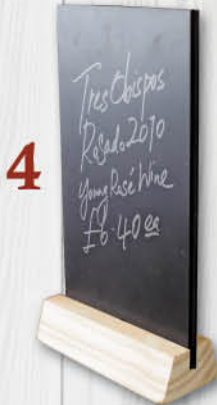

1

2

3

4

5

8

7

6

9

10

11

12

1. **1 MENU PRESENTER**
   Stained pine wood frame & base, top loaded, with clear lens
   SIZE A4
   CODE: MPA4 £21.33
   SIZE A5
   CODE: MPA5 £18.85
2. **2 PADDLE CHALK BOARD - With stand**
   SIZE L220 x H385 x D250mm
   CODE: PADDLE £20.23
3. **3 PALLET & SLATS**
   Large pallet with easy clean chalkboard slats - use with chalk pens
   SIZE H360 x W325 x D70mm
   CODE: PSLAT £31.91
4. **4 ANGLED WOOD BLOCK & PANEL**
   Light or dark wood block complete with easy clean blackboard
   SIZE A4
   CODE: WBPA4 £15.14
   SIZE A5
   CODE: WBPA5 £10.52
5. **5 INDIVIDUAL BLACKBOARD**
   Easy clean blackboard to fit wood blocks or easels
   SIZE A6 Blackboard Panel
   CODE: A6BB £3.47
   SIZE A5 Blackboard Panel
   CODE: A5BB £5.21
   SIZE A4 Blackboard Panel
   CODE: A4BB £10.84
6. **6 MENU PRESENTER**
   Easy clean blackboard with wood base & large clip for your menu
   SIZE L250 x H380mm
   CODE: PRSA4 £33.22
7. **7 LIQUID CHALK PENS**
   Liquid chalk pens in packs of 5 colours or all white
   SIZE Pack of 5
   CODE: SWR5 £7.86
   Liquid chalk pens in packs of 9 colours or all white
   SIZE Pack of 9
   CODE: SWR9 £14.15
8. **8 WOODEN BASE & PANEL**
   Dark wood flat base with 3mm thick easy clean blackboard
   SIZE A4
   CODE: RSA4 £15.14
   SIZE A5
   CODE: RSA5 £10.80
9. **9 BLACK WOOD CLIPBOARDS**
   SIZE A4
   CODE: CDBA4 £14.35
   SIZE A5
   CODE: CDBA5 £12.36
10. **10 LIQUID CHALK**
    Pack of 4 white fine nib pens
    CODE: PENFN £16.76
11. **11 CLIP BOARDS**
    Light or dark finish real wood clip boards, to display A4
    SIZE A4
    CODE: CBDA4 £14.35
    Light or dark finish real wood clip boards, to display A5
    SIZE A5
    CODE: CBDA5 £12.36
12. **12 CLIP BOARD A FRAME**
    Light or dark finish real wood counter standing 'A' frame
    SIZE A4
    CODE: CBAF £36.06
    SIZE A5
    CODE: CBDAF £24.83