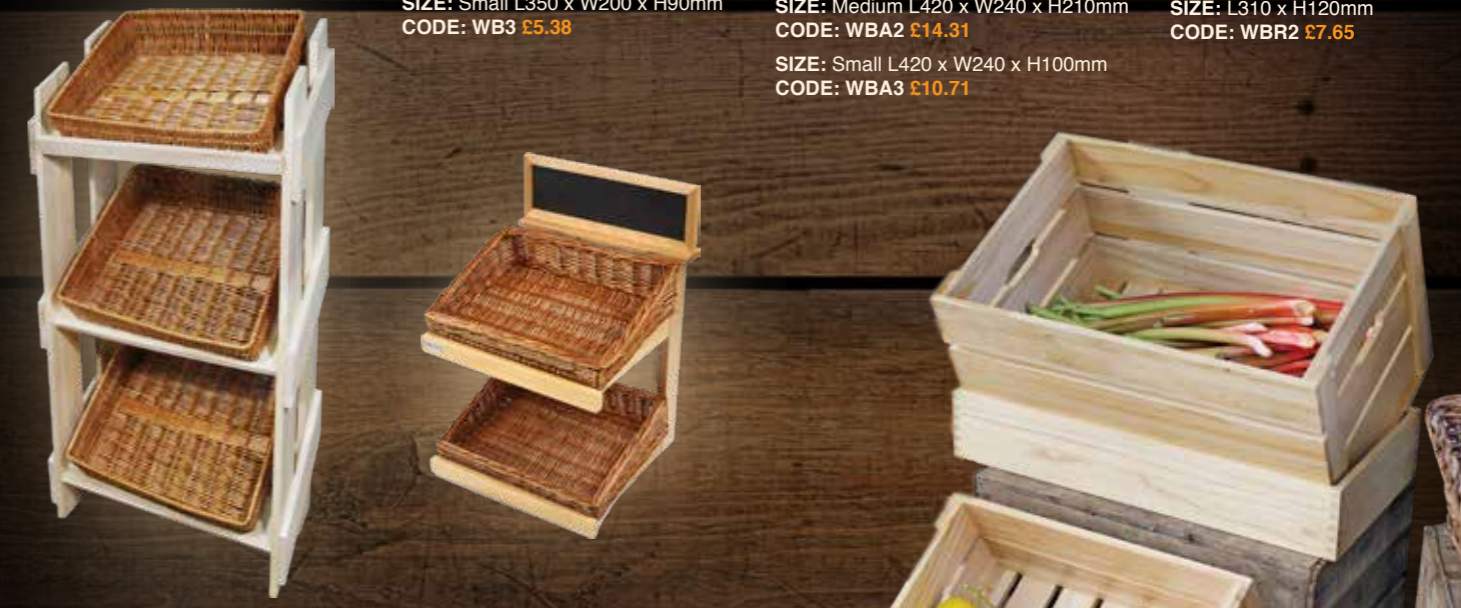

FLOOR DISPLAY RACK
Floor standing 3 x shelf wooden rack with 3 x large wicker baskets.
SIZE: L660 x W340 x H1350mm
CODE: FSR13 £166.86

COUNTER DISPLAY RACK
Counter standing wooden rack with 2 x wicker baskets and header.
SIZE: L400 x W380 x H500mm
CODE: FSR50 £119.70